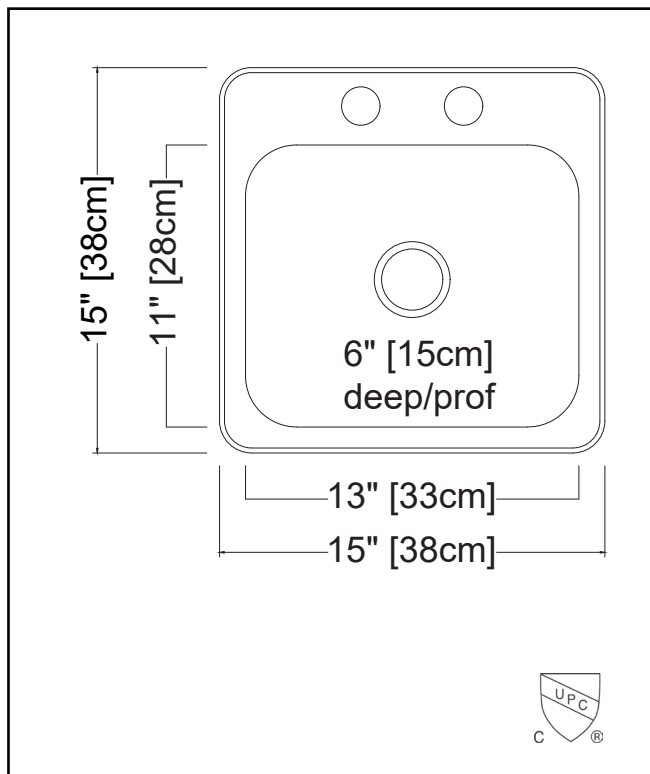

KINDRED

CREEMORE

SINGLE BOWL 20 GAUGE TOPMOUNT/DROP IN

MODEL: CSLA1515-6-2CBN (2 FAUCET HOLES)

- ✓ EZ Torque hassle-free installation system that simplifies the installation process...just drop and drill
- ✓ Sound dampening system that reduces excess noise from running water and disposal vibration
- ✓ 2 1/2" waste opening. Strainer not included
- ✓ Topmount/Drop In installation is a favorite for quick kitchen upgrades due to ease of installation and versatility of placement

TECHNICAL FEATURES

OVERALL SINK SIZE (OD)	15" FB x 15" LR
BOWL SIZE (ID)	11"FB x 13" LR x 6" DP
MINIMUM CABINET SIZE	18"
MATERIAL	20 Gauge
CORNER RADIUS	50 mm
STAINLESS STEEL FINISH	Satin Finish
DRAIN HOLE LOCATION	Center
INSTALLATION TYPE	Topmount/Drop In
SOUND COATING	Sound Pads
WEIGHT	5.5 lbs
WARRANTY	Limited Lifetime
COUNTRY OF ORIGIN	Canada