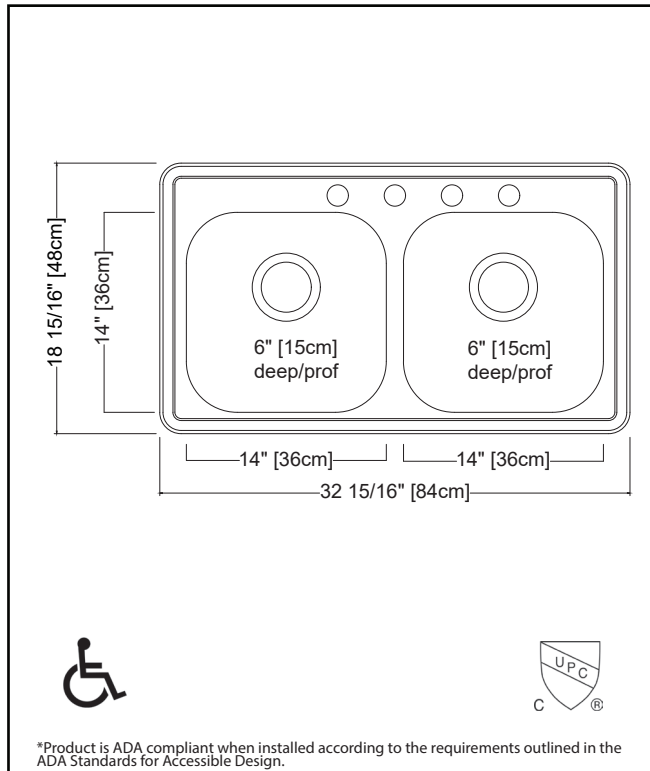

### DOUBLE BOWL 22 GAUGE TOPMOUNT/DROP IN

MODEL: RDLA3319-6-4CB (4 FAUCET HOLES)

- ✓ Worry free 22 gauge steel from the industry leader in stainless
- ✓ Sound dampening system that reduces excess noise from running water and disposal vibration
- ✓ Resilient finish offers lasting durability
- ✓ Topmount/Drop In installation is a favorite for quick kitchen upgrades due to ease of installation and versatility of placement

## TECHNICAL FEATURES

OVERALL SINK SIZE (OD)	18 5/16" FB x 32 15/16" LR
EQUAL BOWL SIZE (ID)	14" FB x 14" LR x 6" DP
MINIMUM CABINET SIZE	36"
MATERIAL	22 Gauge
CORNER RADIUS	90 mm
STAINLESS STEEL FINISH	Satin Finish
DRAIN HOLE LOCATION	Rear
INSTALLATION TYPE	Topmount/Drop In
SOUND COATING	Sound Pads
WEIGHT	13.0 lbs
WARRANTY	Limited Lifetime
COUNTRY OF ORIGIN	Vietnam
ADA COMPLIANT	Yes*