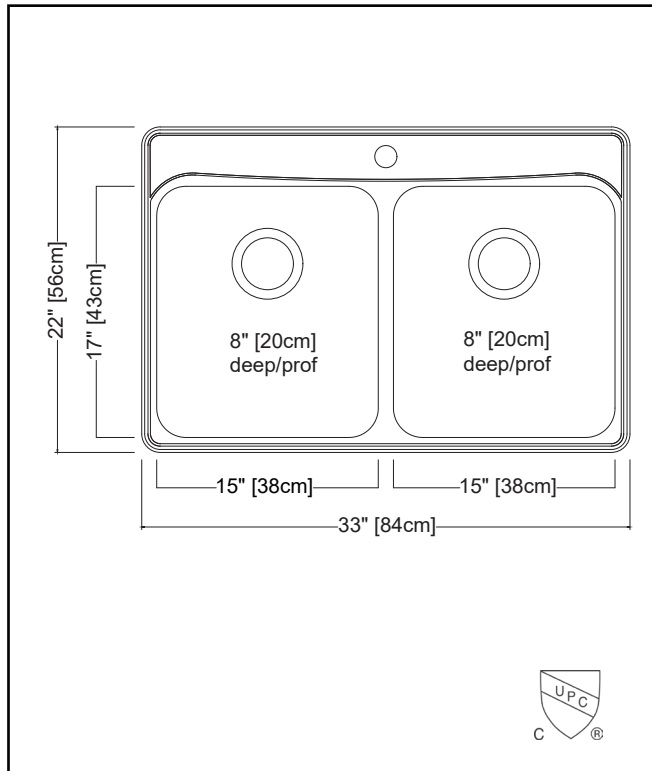

### DOUBLE BOWL 18 GAUGE TOPMOUNT/DROP IN

MODEL: FCDLA3322-8-4CB (4 FAUCET HOLES)

MODEL: FCDLA3322-8-3CB (3 FAUCET HOLES)

MODEL: FCDLA3322-8-1CB (1 FAUCET HOLE)

- ✓ EZ Torque hassle-free installation system that simplifies the installation process...just drop and drill
- ✓ Sound dampening system that reduces excess noise from running water and disposal vibration
- ✓ Resilient finish offers lasting durability
- ✓ Topmount/Drop In installation is a favorite for quick kitchen upgrades due to ease of installation and versatility of placement

### TECHNICAL FEATURES

OVERALL SINK SIZE (OD)	22" FB x 33" LR
EQUAL BOWL SIZE (ID)	17" FB x 15" LR x 8" DP
MINIMUM CABINET SIZE	36"
MATERIAL	18 Gauge
CORNER RADIUS	50 mm
STAINLESS STEEL FINISH	Satin Finish
DRAIN HOLE LOCATION	Rear
INSTALLATION TYPE	Topmount/Drop In
SOUND COATING	Sound Pads
WEIGHT	17.2 lbs
WARRANTY	Limited Lifetime
COUNTRY OF ORIGIN	Vietnam