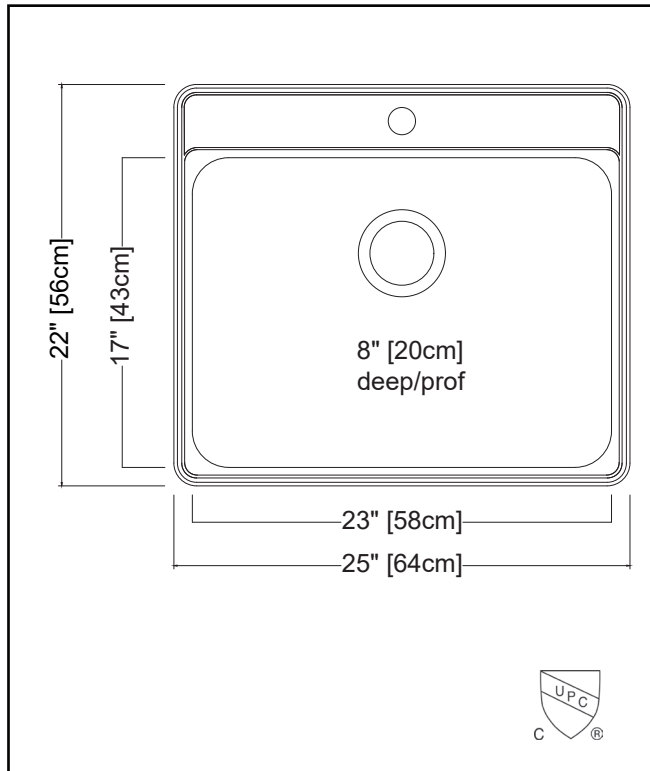

KINDRED

CREEMORE

SINGLE BOWL 20 GAUGE TOPMOUNT/DROP IN

MODEL: CSLA2522-8-4CB (4 FAUCET HOLES)

MODEL: CSLA2522-8-3CB (3 FAUCET HOLES)

MODEL: CSLA2522-8-1CB (1 FAUCET HOLE)

- ✓ EZ Torque hassle-free installation system that simplifies the installation process...just drop and drill
- ✓ Sound dampening system that reduces excess noise from running water and disposal vibration
- ✓ Resilient finish offers lasting durability
- ✓ Topmount/Drop In installation is a favorite for quick kitchen upgrades due to ease of installation and versatility of placement

TECHNICAL FEATURES

OVERALL SINK SIZE (OD)	22" FB x 25" LR
BOWL SIZE (ID)	17" FB x 23" LR x 8" DP
MINIMUM CABINET SIZE	27"
MATERIAL	20 Gauge
CORNER RADIUS	50 mm
STAINLESS STEEL FINISH	Satin Finish
DRAIN HOLE LOCATION	Rear
INSTALLATION TYPE	Topmount/Drop In
SOUND COATING	Sound Pads
WEIGHT	9.6 lbs
WARRANTY	Limited Lifetime
COUNTRY OF ORIGIN	Vietnam