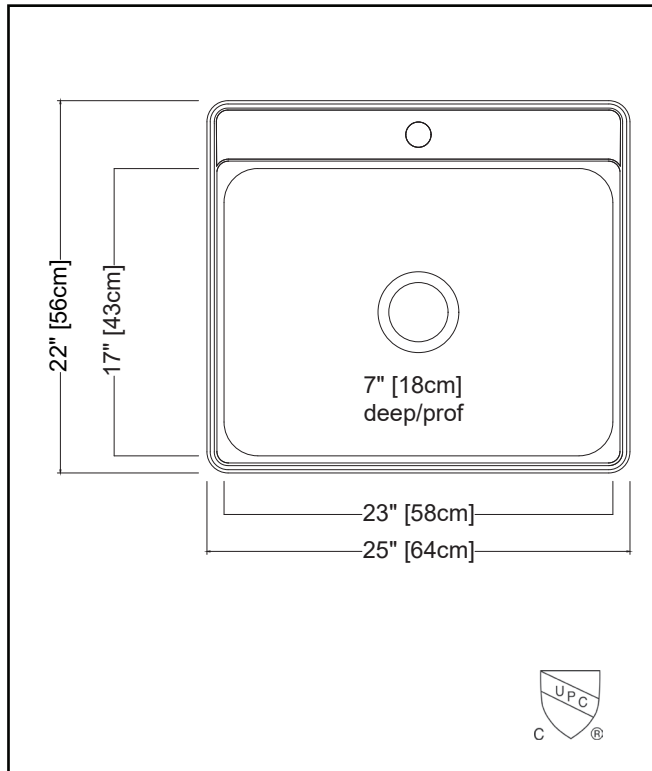

### SINGLE BOWL 22 GAUGE TOPMOUNT/DROP IN

**MODEL: CSLA2522-7-4 (4 FAUCET HOLES)**

**MODEL: CSLA2522-7-3 (3 FAUCET HOLES)**

**MODEL: CSLA2522-7-1 (1 FAUCET HOLE)**

- ✓ EZ Torque hassle-free installation system that simplifies the installation process...just drop and drill
- ✓ Sound dampening system that reduces excess noise from running water and disposal vibration
- ✓ Resilient finish offers lasting durability
- ✓ Topmount/Drop In installation is a favorite for quick kitchen upgrades due to ease of installation and versatility of placement

## TECHNICAL FEATURES

OVERALL SINK SIZE (OD)	22" FB x 25" LR
BOWL SIZE (ID)	17"FB x 23" LR x 7" DP
MINIMUM CABINET SIZE	27
MATERIAL	22 Gauge
BOWL CORNER RADIUS	50 mm
STAINLESS STEEL FINISH	Satin Finish
DRAIN HOLE LOCATION	Center
INSTALLATION TYPE	Topmount/Drop In
SOUND COATING	Sound Pads
WEIGHT	8.6 lbs
WARRANTY	Limited Lifetime
COUNTRY OF ORIGIN	Vietnam