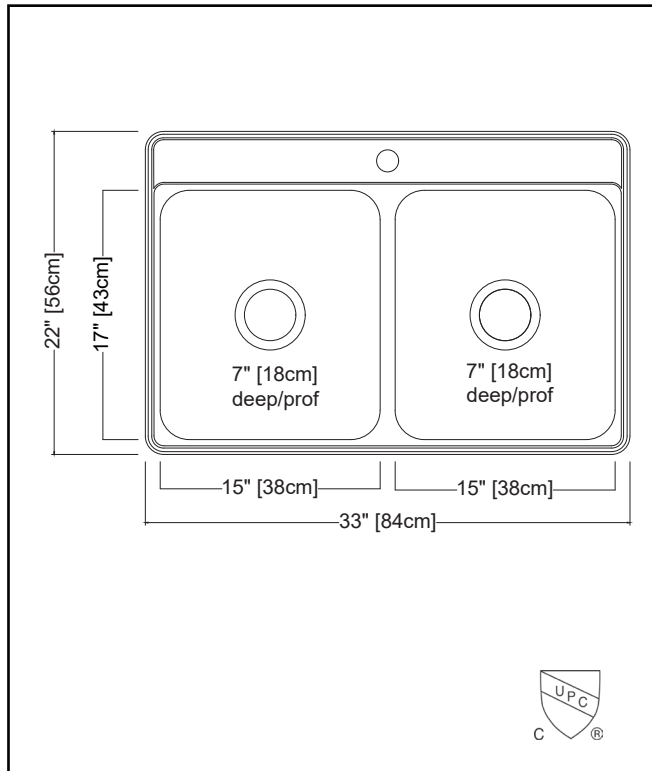

KINDRED

CREEMORE

DOUBLE BOWL 22 GAUGE TOPMOUNT/DROP IN

MODEL: CDLA3322-7-4 (4 FAUCET HOLES)

MODEL: CDLA3322-7-3 (3 FAUCET HOLES)

MODEL: CDLA3322-7-1 (1 FAUCET HOLE)

- ✓ EZ Torque hassle-free installation system that simplifies the installation process...just drop and drill
- ✓ Sound dampening system that reduces excess noise from running water and disposal vibration
- ✓ Resilient finish offers lasting durability
- ✓ Topmount/Drop In installation is a favorite for quick kitchen upgrades due to ease of installation and versatility of placement

TECHNICAL FEATURES

OVERALL SINK SIZE (OD)	22" FB x 33" LR
EQUAL BOWL SIZE (ID)	17" FB x 15" LR x 7" DP
MINIMUM CABINET SIZE	36"
MATERIAL	22 Gauge
CORNER RADIUS	50 mm
STAINLESS STEEL FINISH	Satin Finish
DRAIN HOLE LOCATION	Center
INSTALLATION TYPE	Topmount/Drop In
SOUND COATING	Sound Pads
WEIGHT	14.5 lbs
WARRANTY	Limited Lifetime
COUNTRY OF ORIGIN	Vietnam