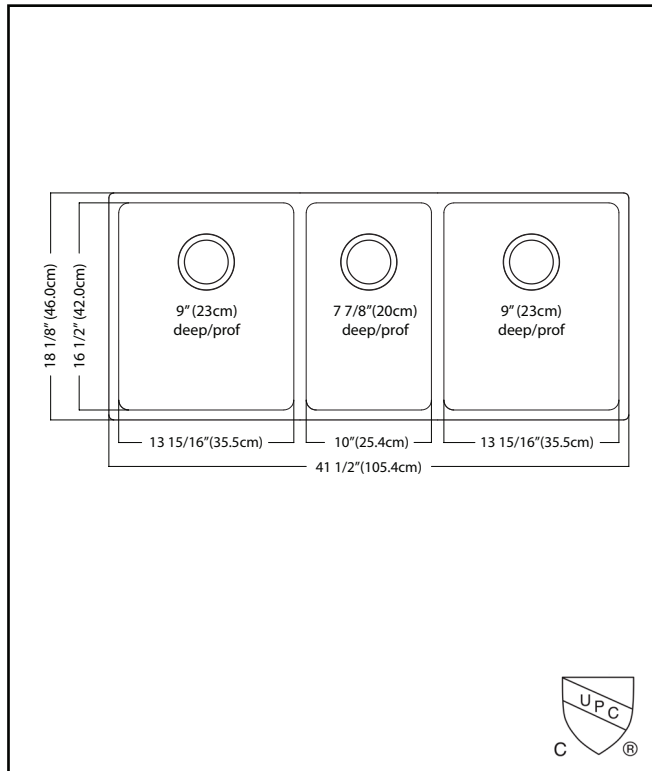

KINDRED

Brookmore Undermount

BROOKMORE

TRIPLE BOWL 18 GAUGE UNDERMOUNT

MODEL: BTU1841-9

- ✓ **Quality Beyond Material:** Designed with 18 gauge quality stainless steel with exceptional resistance to staining and corrosion
- ✓ **Larger Bowl Capacity:** A generous capacity bowl that is made even more spacious, with the tighter radius corners, creating ample space for all your prepping and cleaning needs.
- ✓ **Rear Drain Placement:** The rear drain maximizes the usable bottom surface of the bowl while also creating extra cabinet space beneath the sink.
- ✓ **Remarkably Quiet:** Sound dampening system goes to work to reduce the noise caused by a garbage disposal or running water.

TECHNICAL FEATURES

OVERALL SINK SIZE (OD)	18 1/8" FB x 41 1/2" LR
EQUAL BOWL SIZE (ID)	16 1/2" FB x 13 15/16" LR
SMALL BOWL SIZE (ID)	16 1/2" FB X 10" LR
BOWL DEPTH	9" LG / 7 7/8" SM
MINIMUM CABINET SIZE	42"
MATERIAL	18 Gauge
BOWL CORNER RADIUS	20 mm
STAINLESS STEEL FINISH	Satin
DRAIN HOLE LOCATION	Rear
INSTALLATION TYPE	Undermount
SOUND COATING	Sound pads
WARRANTY	Limited Lifetime
COUNTRY OF ORIGIN	China