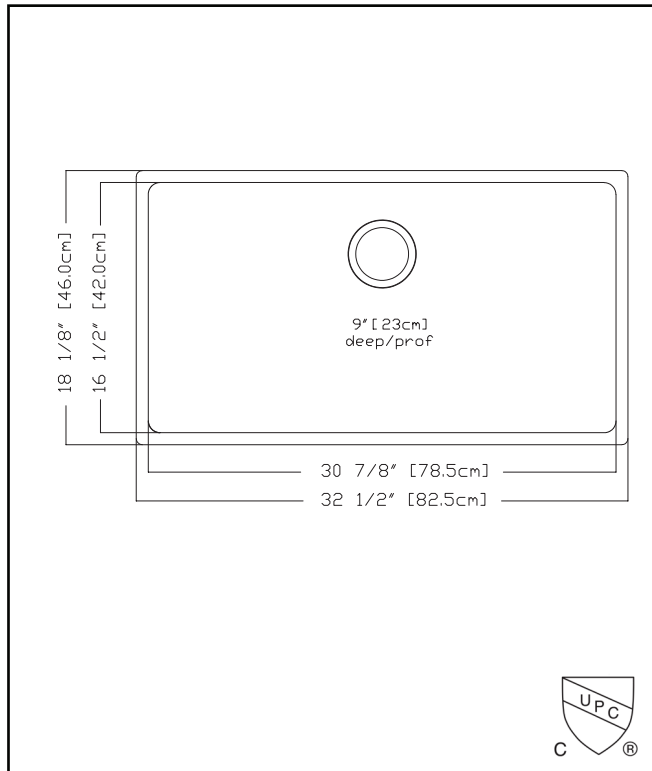

KINDRED

Brookmore
Undermount

BROOKMORE

SINGLE BOWL 18 GAUGE UNDERMOUNT

MODEL: BSU1832-9

- ✓ **Quality Beyond Material:** Designed with 18 gauge quality stainless steel with exceptional resistance to staining and corrosion.
- ✓ **Larger Bowl Capacity:** A generous capacity bowl that is made even more spacious, with the tighter radius corners, creating ample space for all your prepping and cleaning needs.
- ✓ **Rear Drain Placement:** The rear drain maximizes the usable bottom surface of the bowl while also creating extra cabinet space beneath the sink.
- ✓ **Remarkably Quiet:** Sound dampening system goes to work to reduce the noise caused by a garbage disposal or running water.

TECHNICAL FEATURES

OVERALL SINK SIZE (OD)	18 1/8" FB x 32 1/2" LR
BOWL SIZE (ID)	16 1/2" FB x 30 7/8" LR
BOWL DEPTH	9"
MINIMUM CABINET SIZE	33"
MATERIAL	18 Gauge
BOWL CORNER RADIUS	20 mm
STAINLESS STEEL FINISH	Satin
DRAIN HOLE LOCATION	Rear
INSTALLATION TYPE	Undermount
SOUND COATING	Sound pads
WARRANTY	Limited Lifetime
COUNTRY OF ORIGIN	China