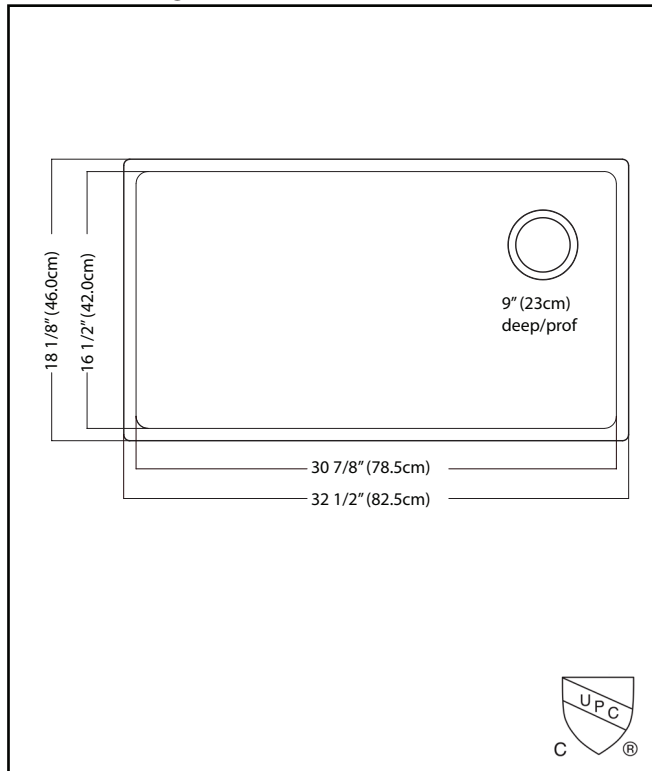

KINDRED

Brookmore
Undermount

BROOKMORE

SINGLE BOWL 18 GAUGE UNDERMOUNT

MODEL: BSU1832-9-OW

- ✓ **Quality Beyond Material:** Designed with 18 gauge quality stainless steel with exceptional resistance to staining and corrosion.
- ✓ **Larger Bowl Capacity:** A generous capacity bowl that is made even more spacious, with the tighter radius corners, creating ample space for all your prepping and cleaning needs.
- ✓ **Offset Drain:** With an offset drain and deep basin, this bowl easily accommodates an uninterrupted workspace for prepping and cleaning, while allowing use of the garbage disposal at the same time.
- ✓ **Remarkably Quiet:** Sound dampening system goes to work to reduce the noise caused by a garbage disposal or running water.

TECHNICAL FEATURES

| | |
|------------------------|-------------------------|
| OVERALL SINK SIZE (OD) | 18 1/8" FB x 32 1/2" LR |
| BOWL SIZE (ID) | 16 1/2" FB x 30 7/8" LR |
| BOWL DEPTH | 9" |
| MINIMUM CABINET SIZE | 33" |
| MATERIAL | 18 Gauge |
| BOWL CORNER RADIUS | 20 mm |
| STAINLESS STEEL FINISH | Satin |
| DRAIN HOLE LOCATION | Rear offset |
| INSTALLATION TYPE | Undermount |
| SOUND COATING | Sound pads |
| WARRANTY | Limited Lifetime |
| COUNTRY OF ORIGIN | China |