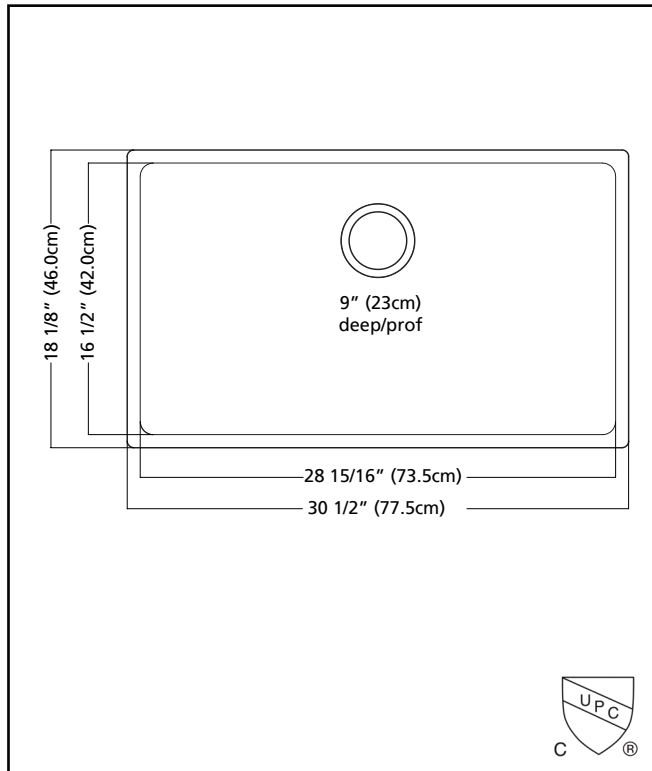

KINDRED

Brookmore
Undermount

BROOKMORE

SINGLE BOWL 18 GAUGE UNDERMOUNT

MODEL: BSU1831-9

- ✓ **Quality Beyond Material:** Designed with 18 gauge quality stainless steel with exceptional resistance to staining and corrosion.
- ✓ **Larger Bowl Capacity:** A generous capacity bowl that is made even more spacious, with the tighter radius corners, creating ample space for all your prepping and cleaning needs.
- ✓ **Rear Drain Placement:** The rear drain maximizes the usable bottom surface of the bowl while also creating extra cabinet space beneath the sink.
- ✓ **Remarkably Quiet:** Sound dampening system goes to work to reduce the noise caused by a garbage disposal or running water.

TECHNICAL FEATURES

OVERALL SINK SIZE (OD)	18 1/8" FB x 30 1/2" LR
BOWL SIZE (ID)	16 1/2" FB x 28 15/16" LR
BOWL DEPTH	9"
MINIMUM CABINET SIZE	33"
MATERIAL	18 Gauge
BOWL CORNER RADIUS	20 mm
STAINLESS STEEL FINISH	Satin
DRAIN HOLE LOCATION	Rear
INSTALLATION TYPE	Undermount
SOUND COATING	Sound pads
WARRANTY	Limited Lifetime
COUNTRY OF ORIGIN	China