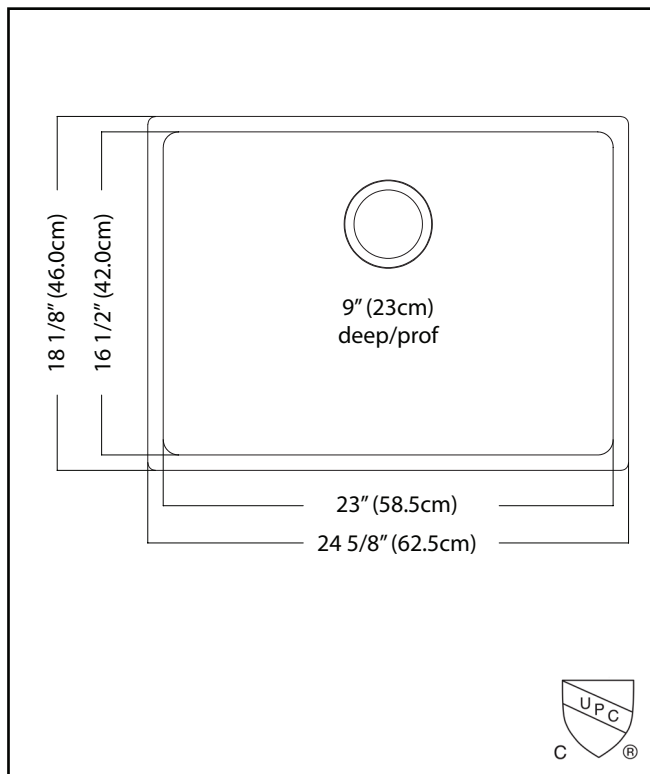

### SINGLE BOWL 18 GAUGE UNDERMOUNT

MODEL: BSU1825-9

- ✓ **Quality Beyond Material:** Designed with 18 gauge quality stainless steel with exceptional resistance to staining and corrosion.
- ✓ **Larger Bowl Capacity:** A generous capacity bowl that is made even more spacious, with the tighter radius corners, creating ample space for all your prepping and cleaning needs.
- ✓ **Rear Drain Placement:** The rear drain maximizes the usable bottom surface of the bowl while also creating extra cabinet space beneath the sink.
- ✓ **Remarkably Quiet:** Sound dampening system goes to work to reduce the noise caused by a garbage disposal or running water.

## TECHNICAL FEATURES

OVERALL SINK SIZE (OD)	18 1/8" FB x 24 5/8" LR
BOWL SIZE (ID)	16 1/2" FB x 23" LR
BOWL DEPTH	9"
MINIMUM CABINET SIZE	27"
MATERIAL	18 Gauge
BOWL CORNER RADIUS	20 mm
STAINLESS STEEL FINISH	Satin
DRAIN HOLE LOCATION	Rear
INSTALLATION TYPE	Undermount
SOUND COATING	Sound pads
WARRANTY	Limited Lifetime
COUNTRY OF ORIGIN	China