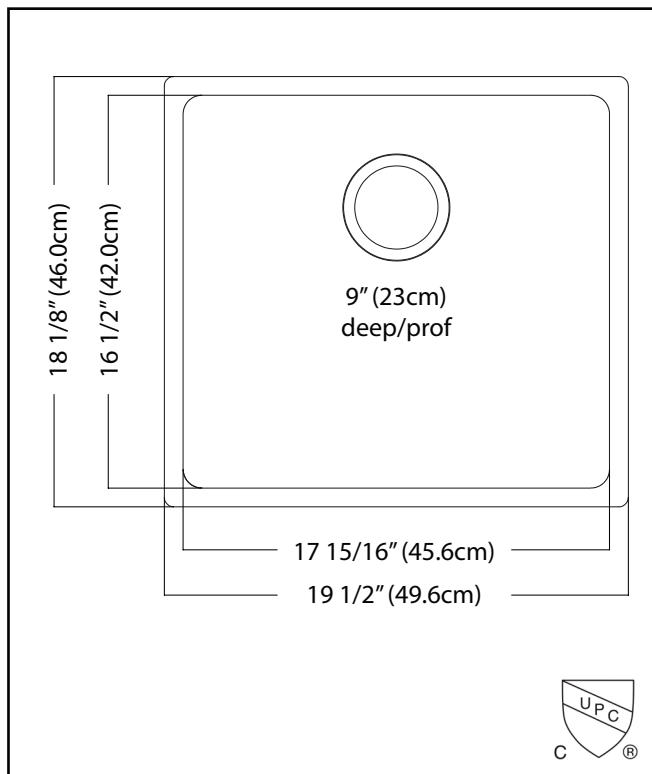

KINDRED

Brookmore
Undermount

BROOKMORE

SINGLE BOWL 18 GAUGE UNDERMOUNT

MODEL: BSU1820-9

- ✓ **Quality Beyond Material:** Designed with 18 gauge quality stainless steel with exceptional resistance to staining and corrosion.
- ✓ **Beautiful Finish:** We didn't sacrifice aesthetics for durability. Our satin finish takes minimal care to maintain, making life easier.
- ✓ **Rear Drain Placement:** The rear drain maximizes the usable bottom surface of the bowl while also creating extra cabinet space beneath the sink.
- ✓ **Remarkably Quiet:** Sound dampening system goes to work to reduce the noise caused by a garbage disposal or running water.

TECHNICAL FEATURES

OVERALL SINK SIZE (OD)	18 1/8" FB x 19 1/2" LR
BOWL SIZE (ID)	16 1/2" FB x 17 15/16" LR
BOWL DEPTH	9"
MINIMUM CABINET SIZE	21"
MATERIAL	18 Gauge
BOWL CORNER RADIUS	20 mm
STAINLESS STEEL FINISH	Satin
DRAIN HOLE LOCATION	Rear
INSTALLATION TYPE	Undermount
SOUND COATING	Sound pads
WARRANTY	Limited Lifetime
COUNTRY OF ORIGIN	China