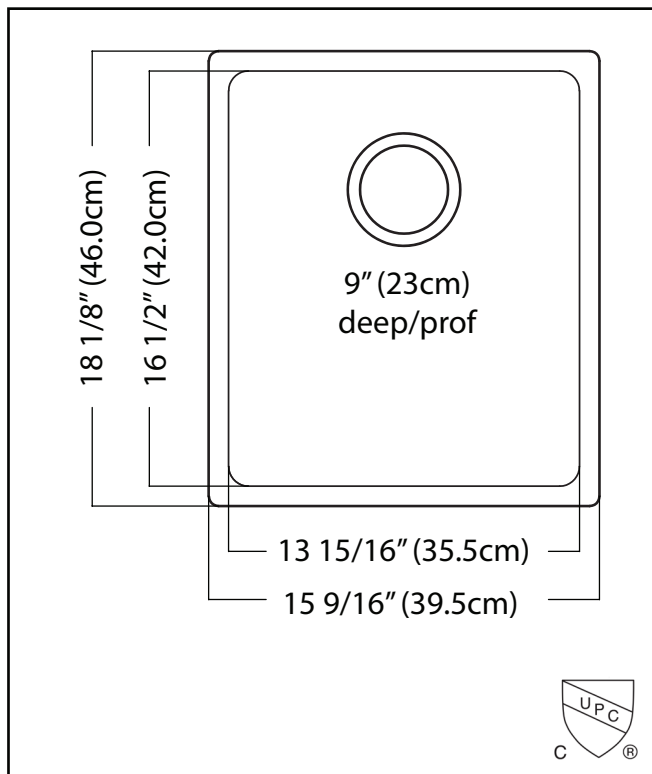

### SINGLE BOWL 18 GAUGE UNDERMOUNT

MODEL: BSU1816-9

- ✓ **Quality Beyond Material:** Designed with 18 gauge quality stainless steel with exceptional resistance to staining and corrosion
- ✓ **Beautiful Finish:** We didn't sacrifice aesthetics for durability. Our satin finish takes minimal care to maintain, making life easier.
- ✓ **Rear Drain Placement:** The rear drain maximizes the usable bottom surface of the bowl while also creating extra cabinet space beneath the sink.
- ✓ **Remarkably Quiet:** Sound dampening system goes to work to reduce the noise caused by a garbage disposal or running water.

## TECHNICAL FEATURES

OVERALL SINK SIZE (OD)	18 1/8" FB x 15 9/16" LR
BOWL SIZE (ID)	16 1/2" FB x 13 15/16" LR
BOWL DEPTH	9"
MINIMUM CABINET SIZE	18"
MATERIAL	18 Gauge
BOWL CORNER RADIUS	20 mm
STAINLESS STEEL FINISH	Satin
DRAIN HOLE LOCATION	Rear
INSTALLATION TYPE	Undermount
SOUND COATING	Sound pads
WARRANTY	Limited Lifetime
COUNTRY OF ORIGIN	China