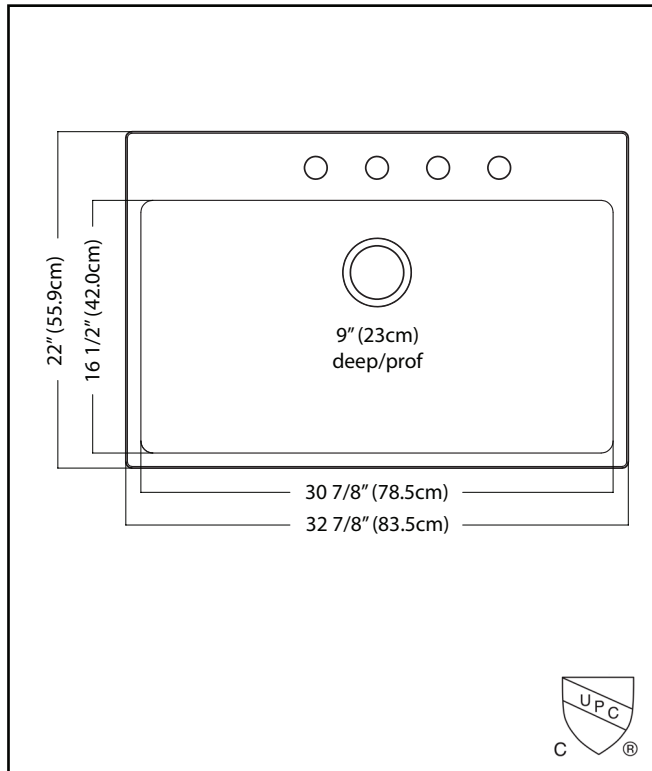

### SINGLE BOWL 18 GAUGE TOPMOUNT/DROP IN

MODEL: BSL2233-9-4 (4 FAUCET HOLES)

MODEL: BSL2233-9-3 (3 FAUCET HOLES)

MODEL: BSL2233-9-1 (1 FAUCET HOLE)

- ✓ **Revolutionary Installation:** EZ Torque™ simplified fastener system allows you to drop and drill your sink into place, securely locking the sink to the countertop.
- ✓ **Quality Beyond Material:** Designed with 18 gauge quality stainless steel with exceptional resistance to staining and corrosion.
- ✓ **Larger Bowl Capacity:** A generous capacity bowl that is made even more spacious with the tighter radius corners, creating ample space for all your prepping and cleaning needs.
- ✓ **Rear Drain Placement:** The rear drain maximizes the usable bottom surface of the bowl while also creating extra cabinet space beneath the sink.

## TECHNICAL FEATURES

OVERALL SINK SIZE (OD)	22" FB x 32 7/8" LR
BOWL SIZE (ID)	16 1/2" FB x 30 7/8" LR
BOWL DEPTH	9"
MINIMUM CABINET SIZE	36"
MATERIAL	18 Gauge
BOWL CORNER RADIUS	20 mm
STAINLESS STEEL FINISH	Satin
DRAIN HOLE LOCATION	Rear
INSTALLATION TYPE	Topmount/Drop In
SOUND COATING	Sound pads
WARRANTY	Limited Lifetime
COUNTRY OF ORIGIN	China