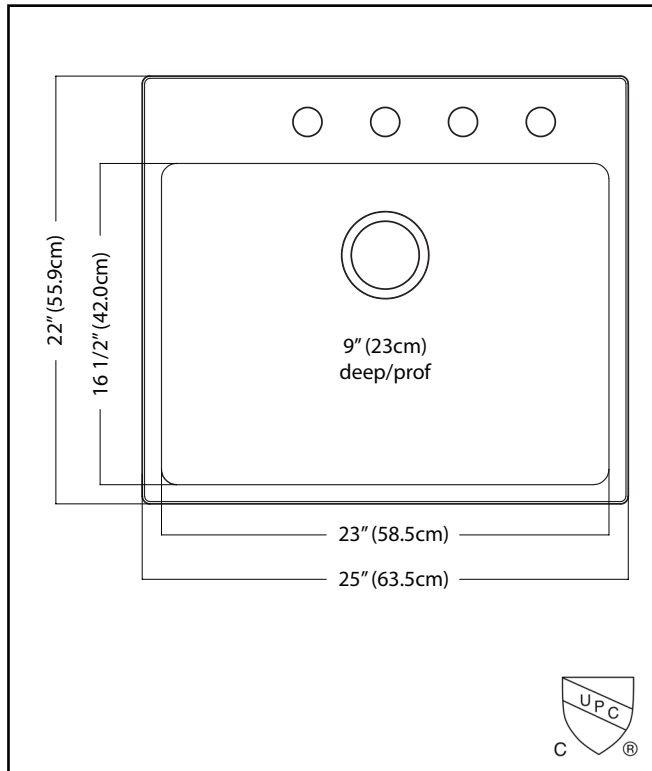

### SINGLE BOWL 18 GAUGE TOPMOUNT/DROP IN

MODEL: BSL2225-9-4 (4 FAUCET HOLES)

MODEL: BSL2225-9-3 (3 FAUCET HOLES)

MODEL: BSL2225-9-1 (1 FAUCET HOLE)

- ✓ **Revolutionary Installation:** EZ Torque™ simplified fastener system allows you to drop and drill your sink into place, securely locking the sink to the countertop.
- ✓ **Quality Beyond Material:** Designed with 18 gauge quality stainless steel with exceptional resistance to staining and corrosion.
- ✓ **Larger Bowl Capacity:** A generous capacity bowl that is made even more spacious with the tighter radius corners, creating ample space for all your prepping and cleaning needs.
- ✓ **Rear Drain Placement:** The rear drain maximizes the usable bottom surface of the bowl while also creating extra cabinet space beneath the sink.

## TECHNICAL FEATURES

OVERALL SINK SIZE (OD)	22" FB x 25" LR
BOWL SIZE (ID)	16 1/2" FB x 23" LR
BOWL DEPTH	9"
MINIMUM CABINET SIZE	27"
MATERIAL	18 Gauge
BOWL CORNER RADIUS	20 mm
STAINLESS STEEL FINISH	Satin
DRAIN HOLE LOCATION	Rear
INSTALLATION TYPE	Topmount/Drop In
SOUND COATING	Sound pads
WARRANTY	Limited Lifetime
COUNTRY OF ORIGIN	China