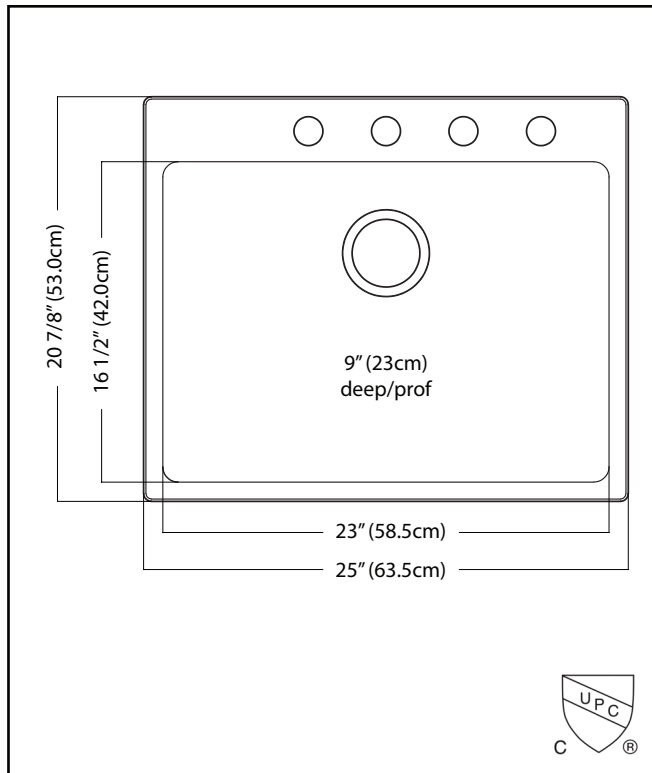

KINDRED

BROOKMORE

SINGLE BOWL 18 GAUGE TOPMOUNT/DROP IN

MODEL: BSL2125-9-4 (4 FAUCET HOLES)

MODEL: BSL2125-9-3 (3 FAUCET HOLES)

MODEL: BSL2125-9-1 (1 FAUCET HOLE)

- ✓ **Revolutionary Installation:** EZ Torque™ simplified fastener system allows you to drop and drill your sink into place, securely locking the sink to the countertop.
- ✓ **Quality Beyond Material:** Designed with 18 gauge quality stainless steel with exceptional resistance to staining and corrosion.
- ✓ **Larger Bowl Capacity:** A generous capacity bowl that is made even more spacious with the tighter radius corners, creating ample space for all your prepping and cleaning needs.
- ✓ **Rear Drain Placement:** The rear drain maximizes the usable bottom surface of the bowl while also creating extra cabinet space beneath the sink.

TECHNICAL FEATURES

OVERALL SINK SIZE (OD)	20 7/8" FB x 25" LR
BOWL SIZE (ID)	16 1/2" FB x 23" LR
BOWL DEPTH	9"
MINIMUM CABINET SIZE	27"
MATERIAL	18 Gauge
BOWL CORNER RADIUS	20 mm
STAINLESS STEEL FINISH	Satin
DRAIN HOLE LOCATION	Rear
INSTALLATION TYPE	Topmount/Drop In
SOUND COATING	Sound pads
WARRANTY	Limited Lifetime
COUNTRY OF ORIGIN	China