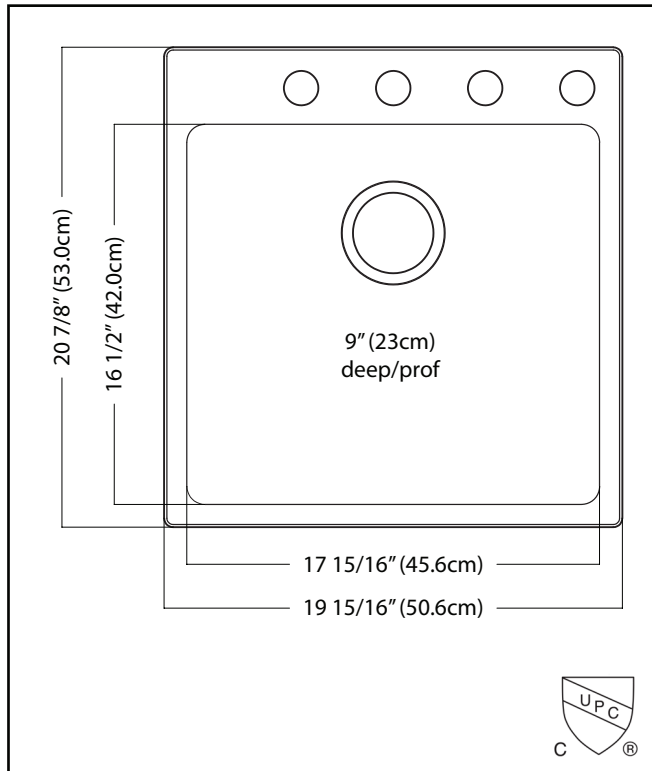

KINDRED

BROOKMORE

SINGLE BOWL 18 GAUGE TOPMOUNT/DROP IN

MODEL: BSL2120-9-4 (4 FAUCET HOLES)

MODEL: BSL2120-9-3 (3 FAUCET HOLES)

MODEL: BSL2120-9-1 (1 FAUCET HOLE)

- ✓ **Revolutionary Installation:** EZ Torque™ simplified fastener system allows you to drop and drill your sink into place, securely locking the sink to the countertop.
- ✓ **Quality Beyond Material:** Designed with 18 gauge quality stainless steel with exceptional resistance to staining and corrosion.
- ✓ **SureDrain:** Precisely engineered pitched bottom aims water directly to the drain, preventing the water from pooling at the bottom of the bowl.
- ✓ **Remarkably Quiet:** Sound dampening system goes to work to reduce the noise caused by a garbage disposal or running water.

TECHNICAL FEATURES

OVERALL SINK SIZE (OD)	20 7/8" FB x 19 15/16" LR
BOWL SIZE (ID)	16 1/2" FB x 17 15/16" LR
BOWL DEPTH	9"
MINIMUM CABINET SIZE	24"
MATERIAL	18 Gauge
BOWL CORNER RADIUS	20 mm
STAINLESS STEEL FINISH	Satin
DRAIN HOLE LOCATION	Rear
INSTALLATION TYPE	Topmount/Drop In
SOUND COATING	Sound pads
WARRANTY	Limited Lifetime
COUNTRY OF ORIGIN	China