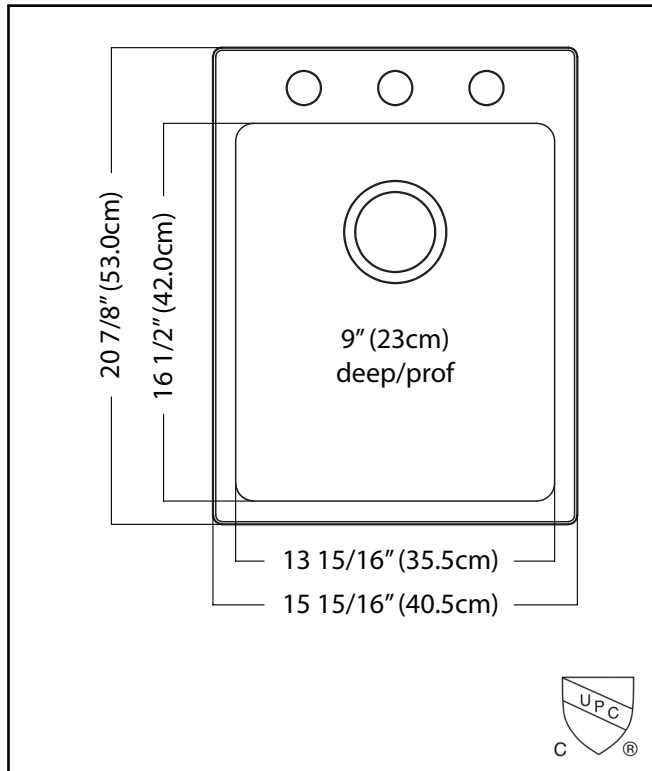

KINDRED

Brookmore
Topmount/Drop In

BROOKMORE

SINGLE BOWL 18 GAUGE TOPMOUNT/DROP IN

MODEL: BSL2116-9-3 (3 FAUCET HOLES)

MODEL: BSL2116-9-1 (1 FAUCET HOLE)

- ✓ **Revolutionary Installation:** EZ Torque™ simplified fastener system allows you to drop and drill your sink into place, securely locking the sink to the countertop.
- ✓ **Quality Beyond Material:** Designed with 18 gauge quality stainless steel with exceptional resistance to staining and corrosion.
- ✓ **SureDrain:** Precisely engineered pitched bottom aims water directly to the drain, preventing the water from pooling at the bottom of the bowl.
- ✓ **Remarkably Quiet:** Sound dampening system goes to work to reduce the noise caused by a garbage disposal or running water.

TECHNICAL FEATURES

OVERALL SINK SIZE (OD)	20 7/8" FB x 15 15/16" LR
BOWL SIZE (ID)	16 1/2" FB x 13 15/16" LR
BOWL DEPTH	9" DP
MINIMUM CABINET SIZE	18"
MATERIAL	18 Gauge
BOWL CORNER RADIUS	20 mm
STAINLESS STEEL FINISH	Satin
DRAIN HOLE LOCATION	Rear
INSTALLATION TYPE	Topmount/Drop In
SOUND COATING	Sound pads
WARRANTY	Limited Lifetime
COUNTRY OF ORIGIN	China