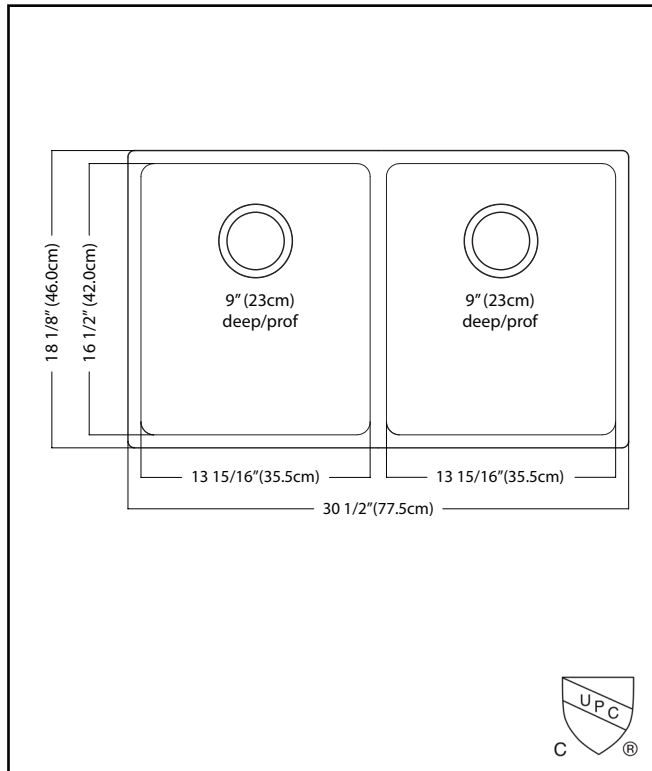

KINDRED

Brookmore
Undermount

BROOKMORE

DOUBLE BOWL 18 GAUGE UNDERMOUNT

MODEL: BDU1831-9

- ✓ **Quality Beyond Material:** Designed with 18 gauge quality stainless steel with exceptional resistance to staining and corrosion
- ✓ **Larger Bowl Capacity:** A generous capacity bowl that is made even more spacious, with the tighter radius corners, creating ample space for all your prepping and cleaning needs.
- ✓ **Rear Drain Placement:** The rear drain maximizes the usable bottom surface of the bowl while also creating extra cabinet space beneath the sink.
- ✓ **Remarkably Quiet:** Sound dampening system goes to work to reduce the noise caused by a garbage disposal or running water.

TECHNICAL FEATURES

OVERALL SINK SIZE (OD)	18 1/8" FB x 30 1/2" LR
EQUAL BOWL SIZE (ID)	16 1/2" FB x 13 15/16" LR
BOWL DEPTH	9"
MINIMUM CABINET SIZE	33"
MATERIAL	18 Gauge
BOWL CORNER RADIUS	20 mm
STAINLESS STEEL FINISH	Satin
DRAIN HOLE LOCATION	Rear
INSTALLATION TYPE	Undermount
SOUND COATING	Sound pads
WARRANTY	Limited Lifetime
COUNTRY OF ORIGIN	China