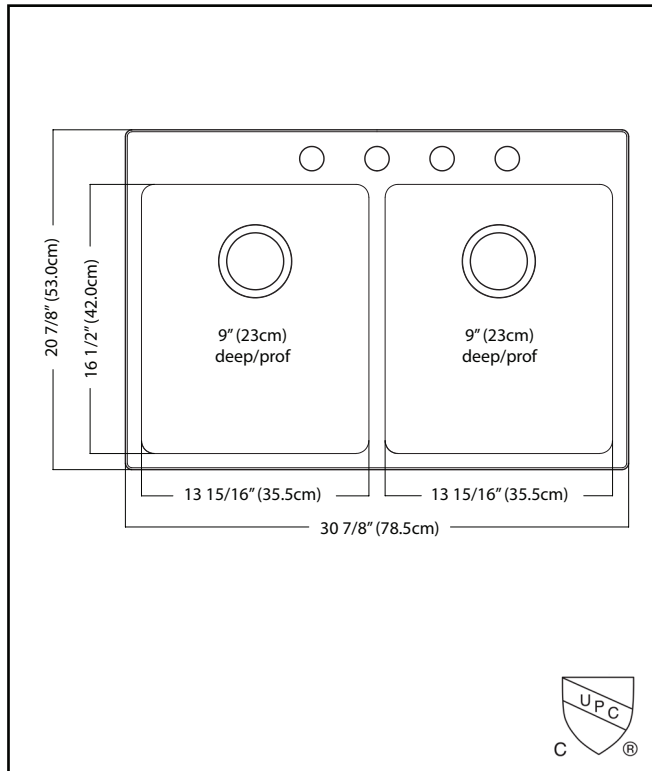

### DOUBLE BOWL 18 GAUGE TOPMOUNT/DROP IN

MODEL: BDL2131-9-4 (4 FAUCET HOLES)

MODEL: BDL2131-9-3 (3 FAUCET HOLES)

MODEL: BDL2131-9-1 (1 FAUCET HOLE)

- ✓ **Revolutionary Installation:** EZ Torque™ simplified fastener system allows you to drop and drill your sink into place, securely locking the sink to the countertop.
- ✓ **Quality Beyond Material:** Designed with 18 gauge quality stainless steel with exceptional resistance to staining and corrosion
- ✓ **Larger Bowl Capacity:** A generous capacity bowl that is made even more spacious with the tighter radius corners, creating ample space for all your prepping and cleaning needs.
- ✓ **Rear Drain Placement:** The rear drain maximizes the usable bottom surface of the bowl while also creating extra cabinet space beneath the sink.

## TECHNICAL FEATURES

OVERALL SINK SIZE (OD)	20 7/8" FB x 30 7/8" LR
EQUAL BOWL SIZE (ID)	16 1/2" FB x 13 15/16" LR
BOWL DEPTH	9"
MINIMUM CABINET SIZE	33"
MATERIAL	18 Gauge
BOWL CORNER RADIUS	20 mm
STAINLESS STEEL FINISH	Satin
DRAIN HOLE LOCATION	Rear
INSTALLATION TYPE	Topmount/Drop In
SOUND COATING	Sound pads
WARRANTY	Limited Lifetime
COUNTRY OF ORIGIN	China