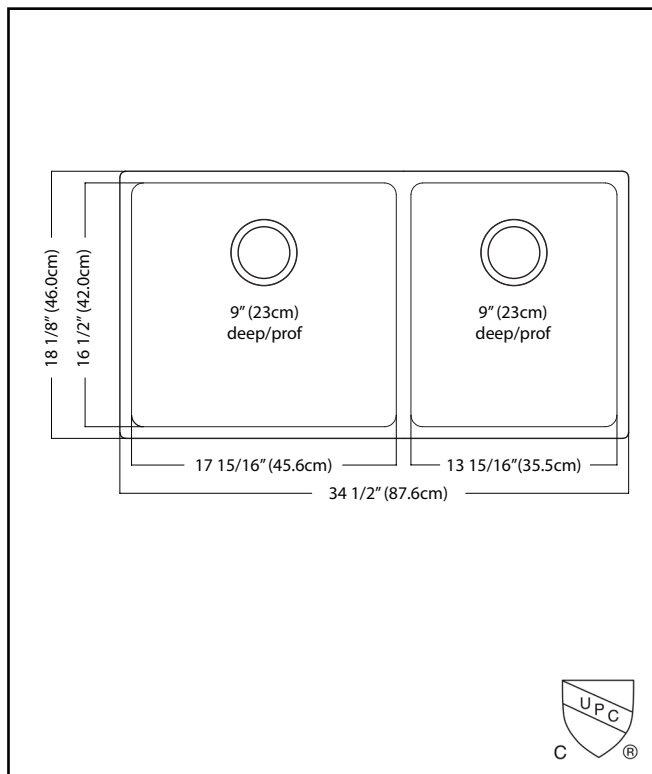

### DOUBLE BOWL 18 GAUGE UNDERMOUNT

MODEL: BCU1835R-9

- ✓ **Quality Beyond Material:** Designed with 18 gauge quality stainless steel with exceptional resistance to staining and corrosion.
- ✓ **Larger Bowl Capacity:** A generous capacity bowl that is made even more spacious, with the tighter radius corners, creating ample space for all your prepping and cleaning needs.
- ✓ **Rear Drain Placement:** The rear drain maximizes the usable bottom surface of the bowl while also creating extra cabinet space beneath the sink.
- ✓ **Remarkably Quiet:** Sound dampening system goes to work to reduce the noise caused by a garbage disposal or running water.

## TECHNICAL FEATURES

OVERALL SINK SIZE (OD)	18 1/8" FB x 34 1/2" LR
LARGE BOWL SIZE (ID)	16 1/2" FB x 17 15/16" LR
SMALL BOWL SIZE (ID)	16 1/2" FB x 13 15/16" LR
BOWL DEPTH	9"
MINIMUM CABINET SIZE	36"
MATERIAL	18 Gauge
BOWL CORNER RADIUS	20 mm
STAINLESS STEEL FINISH	Satin
DRAIN HOLE LOCATION	Rear
INSTALLATION TYPE	Undermount
SOUND COATING	Sound pads
WARRANTY	Limited Lifetime
COUNTRY OF ORIGIN	China