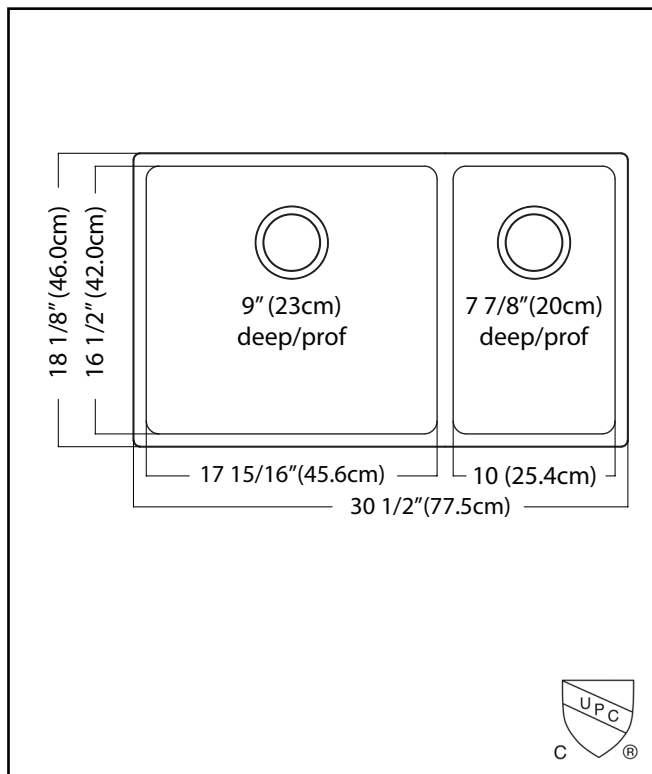

KINDRED

Brookmore
Undermount

BROOKMORE

DOUBLE BOWL 18 GAUGE UNDERMOUNT

MODEL: BCU1831R-9

- ✓ **Quality Beyond Material:** Designed with 18 gauge quality stainless steel with exceptional resistance to staining and corrosion.
- ✓ **Larger Bowl Capacity:** A generous capacity bowl that is made even more spacious, with the tighter radius corners, creating ample space for all your prepping and cleaning needs.
- ✓ **Rear Drain Placement:** The rear drain maximizes the usable bottom surface of the bowl while also creating extra cabinet space beneath the sink.
- ✓ **Remarkably Quiet:** Sound dampening system goes to work to reduce the noise caused by a garbage disposal or running water.

TECHNICAL FEATURES

OVERALL SINK SIZE (OD)	18 1/8" FB x 30 1/2" LR
LARGE BOWL SIZE (ID)	16 1/2" FB x 17 15/16" LR
SMALL BOWL SIZE (ID)	16 1/2" FB x 10" LR
BOWL DEPTH	9" LG / 7 7/8" SM
MINIMUM CABINET SIZE	33"
MATERIAL	18 Gauge
BOWL CORNER RADIUS	20 mm
STAINLESS STEEL FINISH	Satin
DRAIN HOLE LOCATION	Rear
INSTALLATION TYPE	Undermount
SOUND COATING	Sound pads
WARRANTY	Limited Lifetime
COUNTRY OF ORIGIN	China