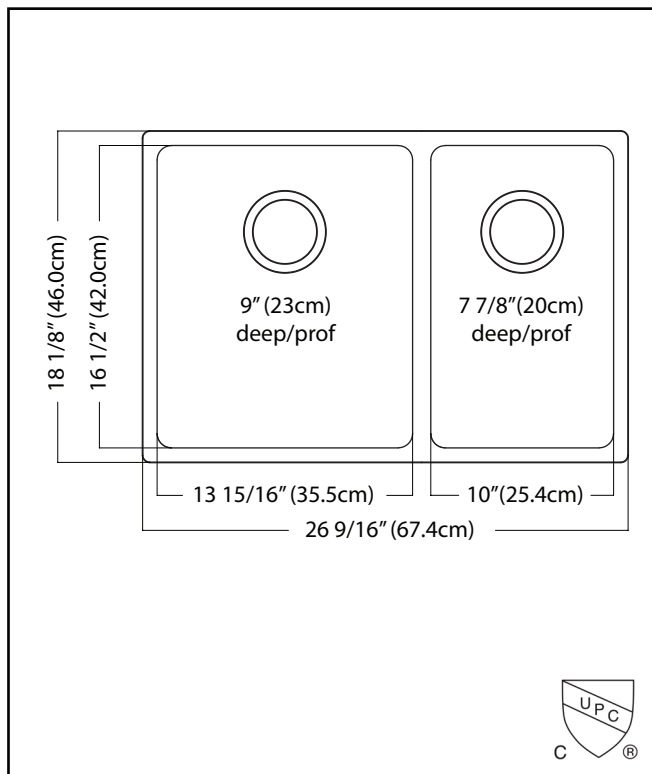

KINDRED

Brookmore
Undermount

BROOKMORE

DOUBLE BOWL 18 GAUGE UNDERMOUNT

MODEL: BCU1827R-9

- ✓ **Quality Beyond Material:** Designed with 18 gauge quality stainless steel with exceptional resistance to staining and corrosion.
- ✓ **Larger Bowl Capacity:** A generous capacity bowl that is made even more spacious, with the tighter radius corners, creating ample space for all your prepping and cleaning needs.
- ✓ **Rear Drain Placement:** The rear drain maximizes the usable bottom surface of the bowl while also creating extra cabinet space beneath the sink.
- ✓ **Remarkably Quiet:** Sound dampening system goes to work to reduce the noise caused by a garbage disposal or running water.

TECHNICAL FEATURES

OVERALL SINK SIZE (OD)	18 1/8" FB x 26 9/16" LR
LARGE BOWL SIZE (ID)	16 1/2" FB x 13 15/16" LR
SMALL BOWL SIZE (ID)	16 1/2" FB x 10" LR
BOWL DEPTH	9" LG / 7 7/8" SM
MINIMUM CABINET SIZE	27"
MATERIAL	18 Gauge
BOWL CORNER RADIUS	20 mm
STAINLESS STEEL FINISH	Satin
DRAIN HOLE LOCATION	Rear
INSTALLATION TYPE	Undermount
SOUND COATING	Sound pads
WARRANTY	Limited Lifetime
COUNTRY OF ORIGIN	China