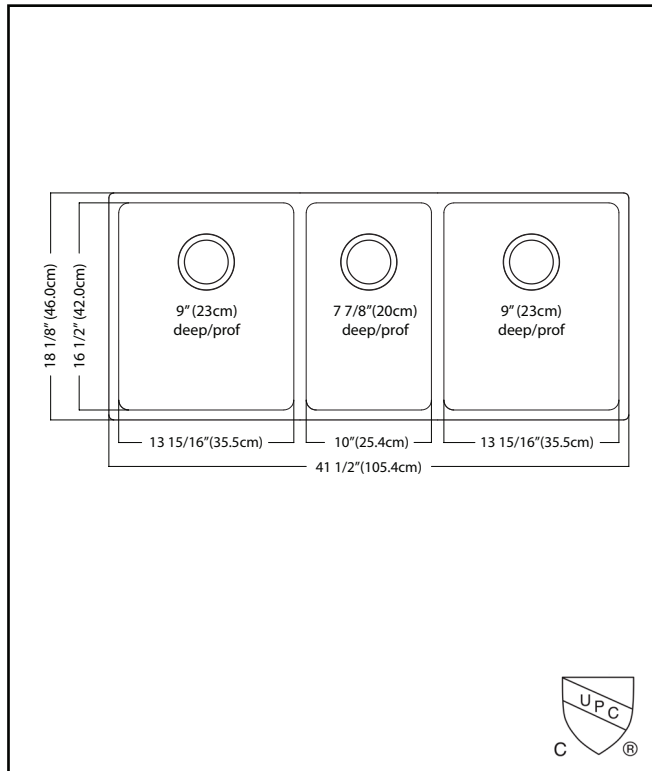

### TRIPLE BOWL 18 GAUGE UNDERMOUNT

MODEL: BTU1841-9

- ✓ **Quality Beyond Material:** Designed with 18 gauge quality stainless steel with exceptional resistance to staining and corrosion
- ✓ **Larger Bowl Capacity:** A generous capacity bowl that is made even more spacious, with the tighter radius corners, creating ample space for all your prepping and cleaning needs.
- ✓ **Rear Drain Placement:** The rear drain maximizes the usable bottom surface of the bowl while also creating extra cabinet space beneath the sink.
- ✓ **Remarkably Quiet:** Sound dampening system goes to work to reduce the noise caused by a garbage disposal or running water.

## TECHNICAL FEATURES

OVERALL SINK SIZE (OD)	18 1/8" FB x 41 1/2" LR
EQUAL BOWL SIZE (ID)	16 1/2" FB x 13 15/16" LR
SMALL BOWL SIZE (ID)	16 1/2" FB X 10" LR
BOWL DEPTH	9" LG / 7 7/8" SM
MINIMUM CABINET SIZE	42"
MATERIAL	18 Gauge
BOWL CORNER RADIUS	20 mm
STAINLESS STEEL FINISH	Satin
DRAIN HOLE LOCATION	Rear
INSTALLATION TYPE	Undermount
SOUND COATING	Sound pads
WARRANTY	Limited Lifetime
COUNTRY OF ORIGIN	China