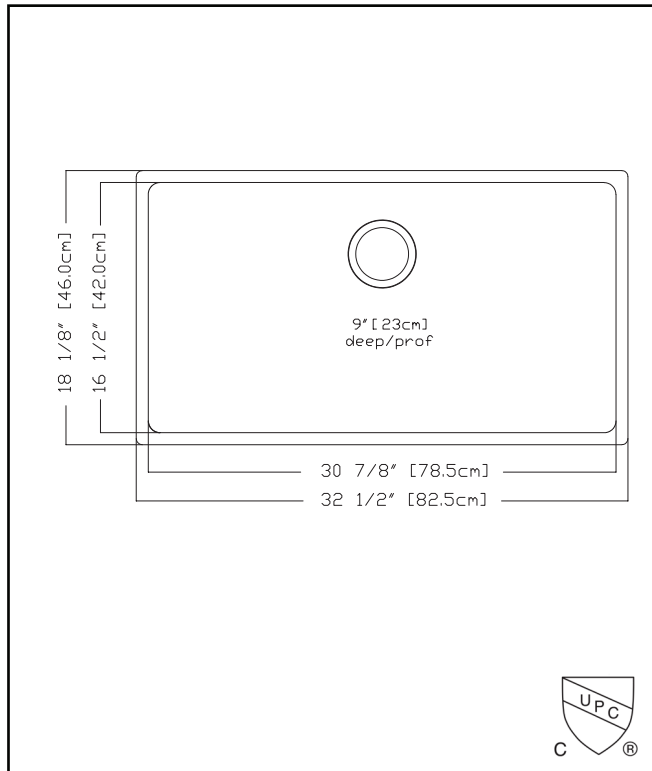

### SINGLE BOWL 18 GAUGE UNDERMOUNT

MODEL: BSU1832-9

- ✓ **Quality Beyond Material:** Designed with 18 gauge quality stainless steel with exceptional resistance to staining and corrosion.
- ✓ **Larger Bowl Capacity:** A generous capacity bowl that is made even more spacious, with the tighter radius corners, creating ample space for all your prepping and cleaning needs.
- ✓ **Rear Drain Placement:** The rear drain maximizes the usable bottom surface of the bowl while also creating extra cabinet space beneath the sink.
- ✓ **Remarkably Quiet:** Sound dampening system goes to work to reduce the noise caused by a garbage disposal or running water.

## TECHNICAL FEATURES

OVERALL SINK SIZE (OD)	18 1/8" FB x 32 1/2" LR
BOWL SIZE (ID)	16 1/2" FB x 30 7/8" LR
BOWL DEPTH	9"
MINIMUM CABINET SIZE	33"
MATERIAL	18 Gauge
BOWL CORNER RADIUS	20 mm
STAINLESS STEEL FINISH	Satin
DRAIN HOLE LOCATION	Rear
INSTALLATION TYPE	Undermount
SOUND COATING	Sound pads
WARRANTY	Limited Lifetime
COUNTRY OF ORIGIN	China