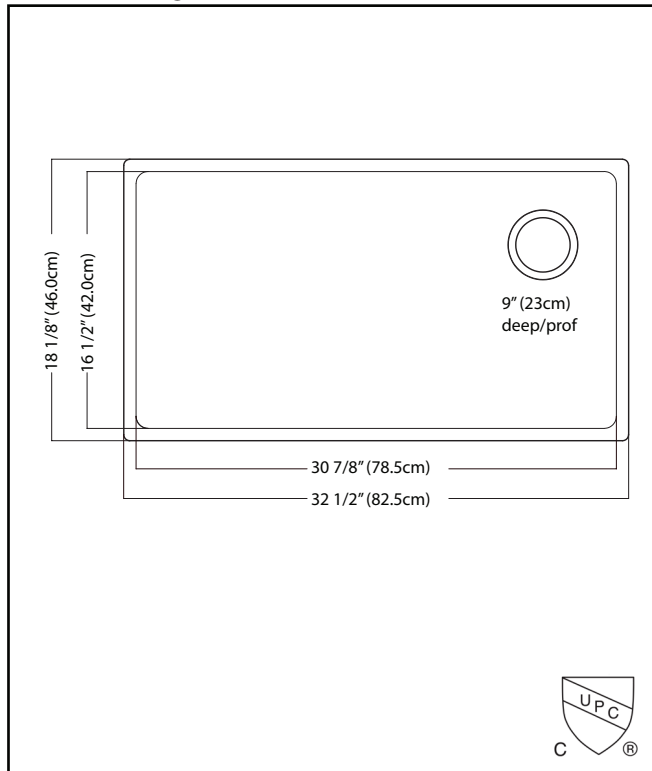

### SINGLE BOWL 18 GAUGE UNDERMOUNT

MODEL: BSU1832-9-OW

- ✓ **Quality Beyond Material:** Designed with 18 gauge quality stainless steel with exceptional resistance to staining and corrosion.
- ✓ **Larger Bowl Capacity:** A generous capacity bowl that is made even more spacious, with the tighter radius corners, creating ample space for all your prepping and cleaning needs.
- ✓ **Offset Drain:** With an offset drain and deep basin, this bowl easily accommodates an uninterrupted workspace for prepping and cleaning, while allowing use of the garbage disposal at the same time.
- ✓ **Remarkably Quiet:** Sound dampening system goes to work to reduce the noise caused by a garbage disposal or running water.

### TECHNICAL FEATURES

OVERALL SINK SIZE (OD)	18 1/8" FB x 32 1/2" LR
BOWL SIZE (ID)	16 1/2" FB x 30 7/8" LR
BOWL DEPTH	9"
MINIMUM CABINET SIZE	33"
MATERIAL	18 Gauge
BOWL CORNER RADIUS	20 mm
STAINLESS STEEL FINISH	Satin
DRAIN HOLE LOCATION	Rear offset
INSTALLATION TYPE	Undermount
SOUND COATING	Sound pads
WARRANTY	Limited Lifetime
COUNTRY OF ORIGIN	China