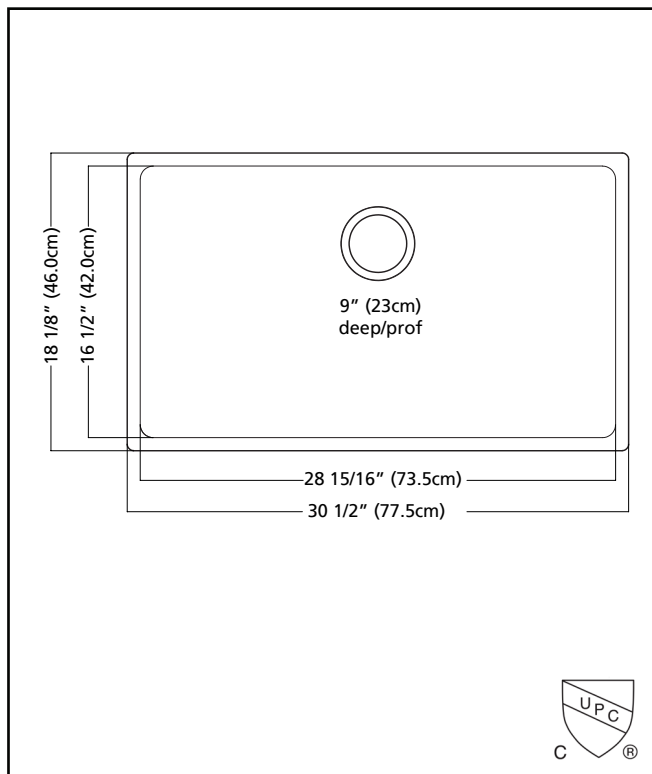

KINDRED

Brookmore Undermount

BROOKMORE

SINGLE BOWL 18 GAUGE UNDERMOUNT

MODEL: BSU1831-9

- ✓ **Quality Beyond Material:** Designed with 18 gauge quality stainless steel with exceptional resistance to staining and corrosion.
- ✓ **Larger Bowl Capacity:** A generous capacity bowl that is made even more spacious, with the tighter radius corners, creating ample space for all your prepping and cleaning needs.
- ✓ **Rear Drain Placement:** The rear drain maximizes the usable bottom surface of the bowl while also creating extra cabinet space beneath the sink.
- ✓ **Remarkably Quiet:** Sound dampening system goes to work to reduce the noise caused by a garbage disposal or running water.

TECHNICAL FEATURES

OVERALL SINK SIZE (OD)	18 1/8" FB x 30 1/2" LR
BOWL SIZE (ID)	16 1/2" FB x 28 15/16" LR
BOWL DEPTH	9"
MINIMUM CABINET SIZE	33"
MATERIAL	18 Gauge
BOWL CORNER RADIUS	20 mm
STAINLESS STEEL FINISH	Satin
DRAIN HOLE LOCATION	Rear
INSTALLATION TYPE	Undermount
SOUND COATING	Sound pads
WARRANTY	Limited Lifetime
COUNTRY OF ORIGIN	China