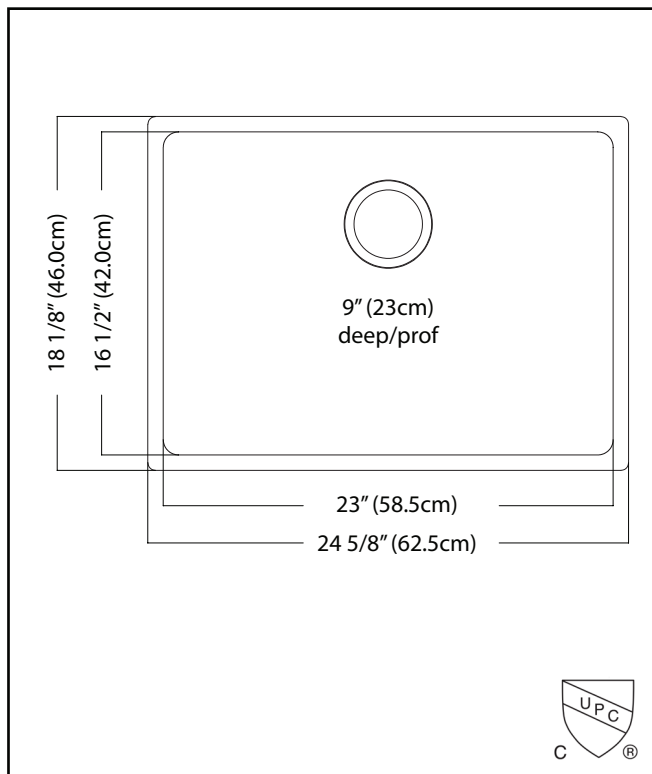

KINDRED

BROOKMORE

SINGLE BOWL 18 GAUGE UNDERMOUNT

MODEL: BSU1825-9

- ✓ **Quality Beyond Material:** Designed with 18 gauge quality stainless steel with exceptional resistance to staining and corrosion.
- ✓ **Larger Bowl Capacity:** A generous capacity bowl that is made even more spacious, with the tighter radius corners, creating ample space for all your prepping and cleaning needs.
- ✓ **Rear Drain Placement:** The rear drain maximizes the usable bottom surface of the bowl while also creating extra cabinet space beneath the sink.
- ✓ **Remarkably Quiet:** Sound dampening system goes to work to reduce the noise caused by a garbage disposal or running water.

TECHNICAL FEATURES

OVERALL SINK SIZE (OD)	18 1/8" FB x 24 5/8" LR
BOWL SIZE (ID)	16 1/2" FB x 23" LR
BOWL DEPTH	9"
MINIMUM CABINET SIZE	27"
MATERIAL	18 Gauge
BOWL CORNER RADIUS	20 mm
STAINLESS STEEL FINISH	Satin
DRAIN HOLE LOCATION	Rear
INSTALLATION TYPE	Undermount
SOUND COATING	Sound pads
WARRANTY	Limited Lifetime
COUNTRY OF ORIGIN	China