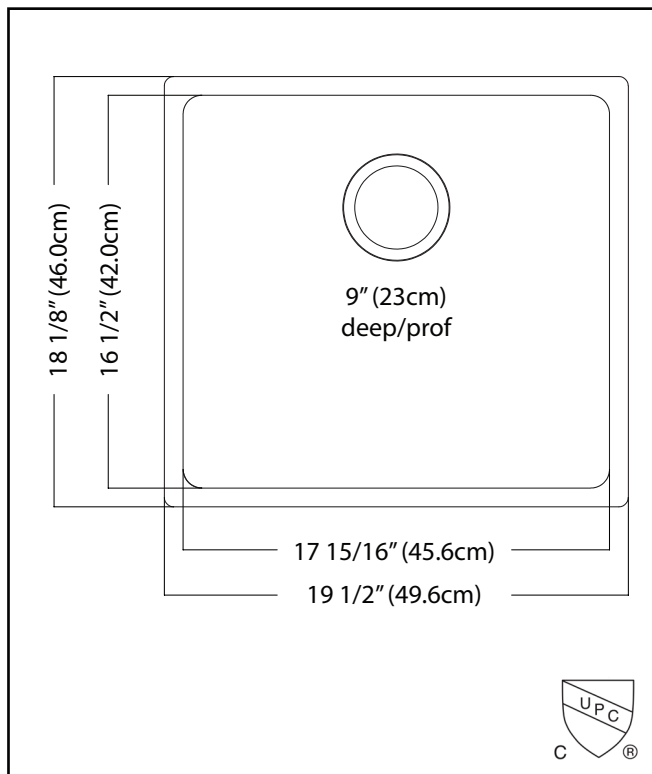

KINDRED

BROOKMORE

SINGLE BOWL 18 GAUGE UNDERMOUNT

MODEL: BSU1820-9

- ✓ **Quality Beyond Material:** Designed with 18 gauge quality stainless steel with exceptional resistance to staining and corrosion.
- ✓ **Beautiful Finish:** We didn't sacrifice aesthetics for durability. Our satin finish takes minimal care to maintain, making life easier.
- ✓ **Rear Drain Placement:** The rear drain maximizes the usable bottom surface of the bowl while also creating extra cabinet space beneath the sink.
- ✓ **Remarkably Quiet:** Sound dampening system goes to work to reduce the noise caused by a garbage disposal or running water.

TECHNICAL FEATURES

OVERALL SINK SIZE (OD)	18 1/8" FB x 19 1/2" LR
BOWL SIZE (ID)	16 1/2" FB x 17 15/16" LR
BOWL DEPTH	9"
MINIMUM CABINET SIZE	21"
MATERIAL	18 Gauge
BOWL CORNER RADIUS	20 mm
STAINLESS STEEL FINISH	Satin
DRAIN HOLE LOCATION	Rear
INSTALLATION TYPE	Undermount
SOUND COATING	Sound pads
WARRANTY	Limited Lifetime
COUNTRY OF ORIGIN	China