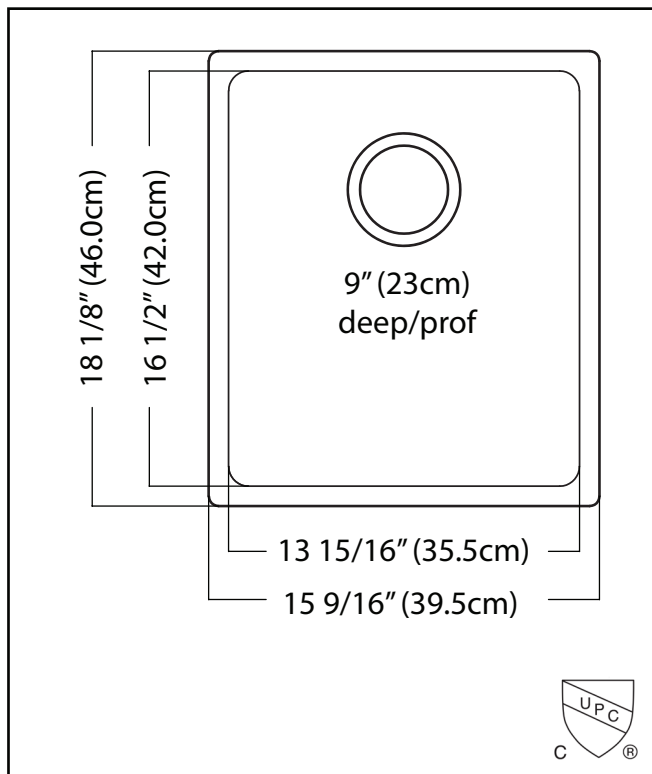

KINDRED

BROOKMORE

SINGLE BOWL 18 GAUGE UNDERMOUNT

MODEL: BSU1816-9

- ✓ **Quality Beyond Material:** Designed with 18 gauge quality stainless steel with exceptional resistance to staining and corrosion
- ✓ **Beautiful Finish:** We didn't sacrifice aesthetics for durability. Our satin finish takes minimal care to maintain, making life easier.
- ✓ **Rear Drain Placement:** The rear drain maximizes the usable bottom surface of the bowl while also creating extra cabinet space beneath the sink.
- ✓ **Remarkably Quiet:** Sound dampening system goes to work to reduce the noise caused by a garbage disposal or running water.

TECHNICAL FEATURES

OVERALL SINK SIZE (OD)	18 1/8" FB x 15 9/16" LR
BOWL SIZE (ID)	16 1/2" FB x 13 15/16" LR
BOWL DEPTH	9"
MINIMUM CABINET SIZE	18"
MATERIAL	18 Gauge
BOWL CORNER RADIUS	20 mm
STAINLESS STEEL FINISH	Satin
DRAIN HOLE LOCATION	Rear
INSTALLATION TYPE	Undermount
SOUND COATING	Sound pads
WARRANTY	Limited Lifetime
COUNTRY OF ORIGIN	China