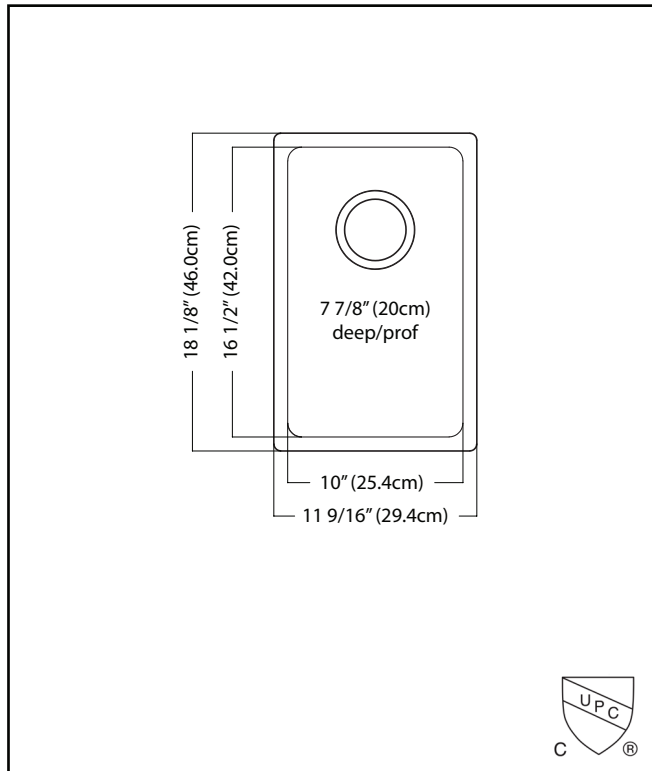

KINDRED

BROOKMORE

SINGLE BOWL 18 GAUGE UNDERMOUNT

MODEL: BSU1812-8

- ✓ **Quality Beyond Material:** Designed with 18 gauge quality stainless steel with exceptional resistance to staining and corrosion.
- ✓ **Beautiful Finish:** We didn't sacrifice aesthetics for durability. Our satin finish takes minimal care to maintain, making life easier.
- ✓ **Rear Drain Placement:** The rear drain maximizes the usable bottom surface of the bowl while also creating extra cabinet space beneath the sink.
- ✓ **Remarkably Quiet:** Sound dampening system goes to work to reduce the noise caused by a garbage disposal or running water.

TECHNICAL FEATURES

| | |
|------------------------|--------------------------|
| OVERALL SINK SIZE (OD) | 18 1/8" FB x 11 9/16" LR |
| BOWL SIZE (ID) | 16 1/2" FB x 10" LR |
| BOWL DEPTH | 7 7/8" DP |
| MINIMUM CABINET SIZE | 15" |
| MATERIAL | 18 Gauge |
| BOWL CORNER RADIUS | 20 mm |
| STAINLESS STEEL FINISH | Satin |
| DRAIN HOLE LOCATION | Rear |
| INSTALLATION TYPE | Undermount |
| SOUND COATING | Sound pads |
| WARRANTY | Limited Lifetime |
| COUNTRY OF ORIGIN | China |