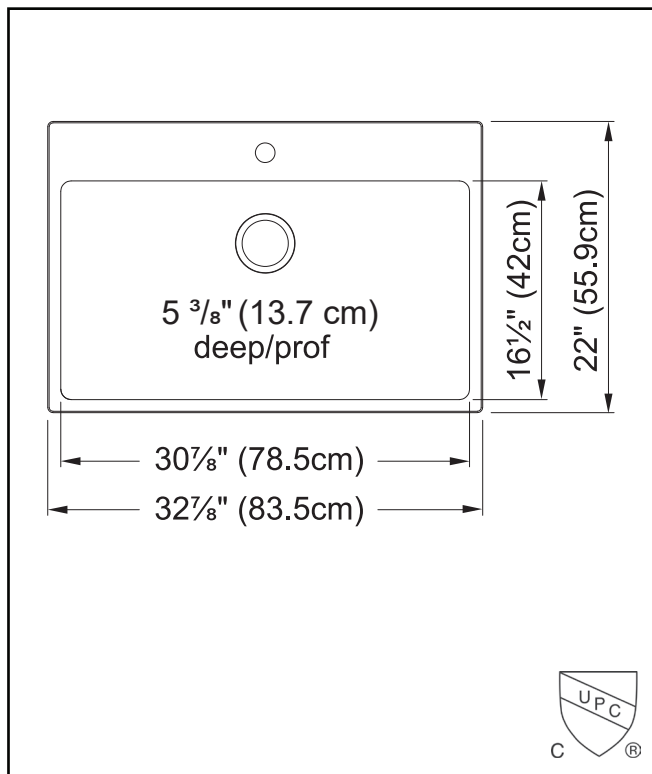

KINDRED

Brookmore
Dual Mount

BROOKMORE ADA

SINGLE BOWL 18 GAUGE DUAL MOUNT

MODEL: BSL2233-ADA-1 / 101.0689.855 (1 FAUCET HOLE)

- ✓ **Accessible Design:** 5 3/8" bowl depth and rear drain placement create an accessible work area for individuals with limited mobility.
- ✓ **Revolutionary Installation:** EZ Torque™ simplified fastener system allows you to drop and drill your sink into place, securely locking the sink to the countertop.
- ✓ **Quality Beyond Material:** Designed with 18 gauge quality stainless steel with exceptional resistance to staining and corrosion.
- ✓ **Remarkably Quiet:** Sound dampening system goes to work to reduce the noise caused by a garbage disposal or running water.

TECHNICAL FEATURES

OVERALL SINK SIZE (OD)	22" FB x 32 7/8" LR
BOWL SIZE (ID)	16 1/2" FB x 30 7/8" LR
BOWL DEPTH	5 3/8"
MINIMUM CABINET SIZE	36" (TM or UM)
MATERIAL	18 Gauge
BOWL CORNER RADIUS	20 mm
STAINLESS STEEL FINISH	Satin
DRAIN HOLE LOCATION	Rear
INSTALLATION TYPE	Dual Mount
SOUND COATING	Sound pads
WARRANTY	Limited Lifetime
COUNTRY OF ORIGIN	China