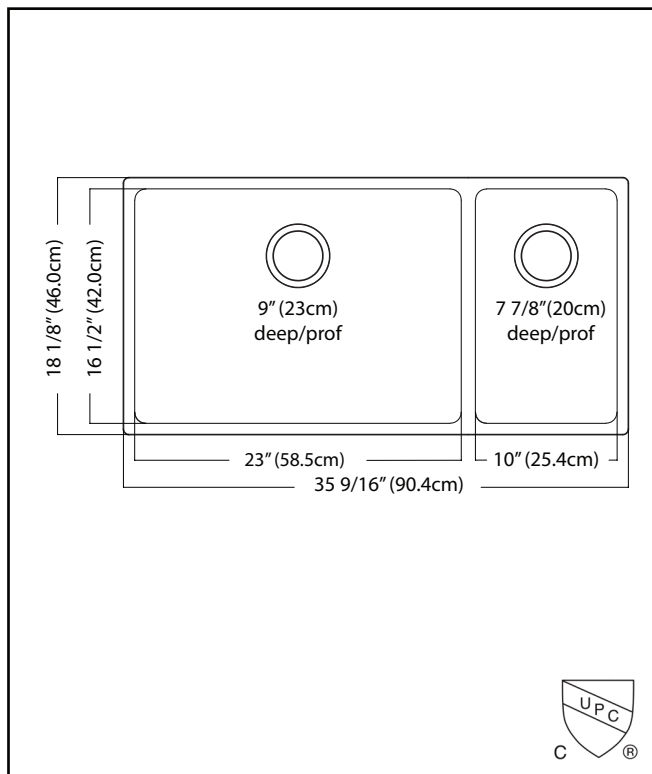

KINDRED

Brookmore Undermount

BROOKMORE

DOUBLE BOWL 18 GAUGE UNDERMOUNT

MODEL: BCU1836R-9

- ✓ **Quality Beyond Material:** Designed with 18 gauge quality stainless steel with exceptional resistance to staining and corrosion.
- ✓ **Larger Bowl Capacity:** A generous capacity bowl that is made even more spacious, with the tighter radius corners, creating ample space for all your prepping and cleaning needs.
- ✓ **Rear Drain Placement:** The rear drain maximizes the usable bottom surface of the bowl while also creating extra cabinet space beneath the sink.
- ✓ **Remarkably Quiet:** Sound dampening system goes to work to reduce the noise caused by a garbage disposal or running water.

TECHNICAL FEATURES

OVERALL SINK SIZE (OD)	18 1/8" FB x 35 9/16" LR
LARGE BOWL SIZE (ID)	16 1/2" FB x 23" LR
SMALL BOWL SIZE (ID)	16 1/2" FB x 10" LR
BOWL DEPTH	9" LG / 7 7/8" SM
MINIMUM CABINET SIZE	36"
MATERIAL	18 Gauge
BOWL CORNER RADIUS	20 mm
STAINLESS STEEL FINISH	Satin
DRAIN HOLE LOCATION	Rear
INSTALLATION TYPE	Undermount
SOUND COATING	Sound pads
WARRANTY	Limited Lifetime
COUNTRY OF ORIGIN	China