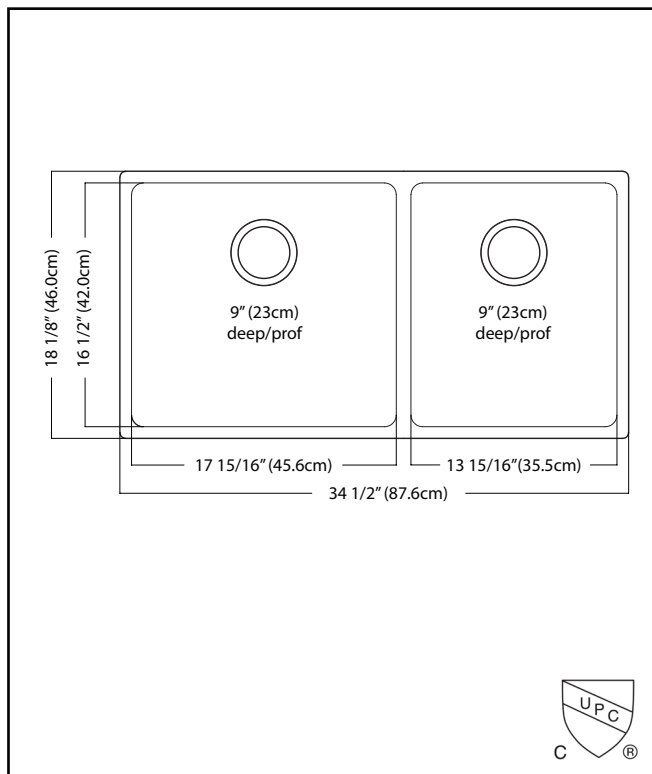

KINDRED

BROOKMORE

DOUBLE BOWL 18 GAUGE UNDERMOUNT

MODEL: BCU1835R-9

- ✓ **Quality Beyond Material:** Designed with 18 gauge quality stainless steel with exceptional resistance to staining and corrosion.
- ✓ **Larger Bowl Capacity:** A generous capacity bowl that is made even more spacious, with the tighter radius corners, creating ample space for all your prepping and cleaning needs.
- ✓ **Rear Drain Placement:** The rear drain maximizes the usable bottom surface of the bowl while also creating extra cabinet space beneath the sink.
- ✓ **Remarkably Quiet:** Sound dampening system goes to work to reduce the noise caused by a garbage disposal or running water.

TECHNICAL FEATURES

OVERALL SINK SIZE (OD)	18 1/8" FB x 34 1/2" LR
LARGE BOWL SIZE (ID)	16 1/2" FB x 17 15/16" LR
SMALL BOWL SIZE (ID)	16 1/2" FB x 13 15/16" LR
BOWL DEPTH	9"
MINIMUM CABINET SIZE	36"
MATERIAL	18 Gauge
BOWL CORNER RADIUS	20 mm
STAINLESS STEEL FINISH	Satin
DRAIN HOLE LOCATION	Rear
INSTALLATION TYPE	Undermount
SOUND COATING	Sound pads
WARRANTY	Limited Lifetime
COUNTRY OF ORIGIN	China