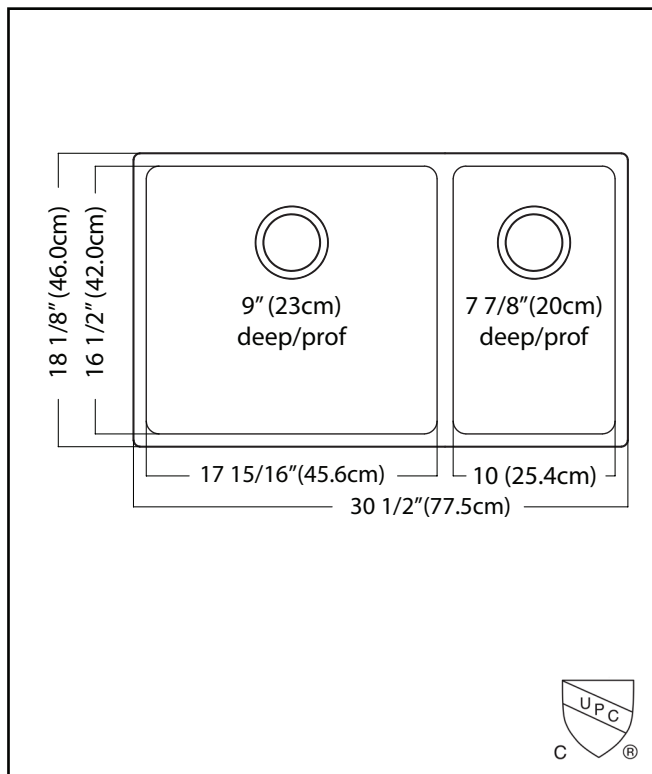

KINDRED

BROOKMORE

DOUBLE BOWL 18 GAUGE UNDERMOUNT

MODEL: BCU1831R-9

- ✓ **Quality Beyond Material:** Designed with 18 gauge quality stainless steel with exceptional resistance to staining and corrosion.
- ✓ **Larger Bowl Capacity:** A generous capacity bowl that is made even more spacious, with the tighter radius corners, creating ample space for all your prepping and cleaning needs.
- ✓ **Rear Drain Placement:** The rear drain maximizes the usable bottom surface of the bowl while also creating extra cabinet space beneath the sink.
- ✓ **Remarkably Quiet:** Sound dampening system goes to work to reduce the noise caused by a garbage disposal or running water.

TECHNICAL FEATURES

OVERALL SINK SIZE (OD)	18 1/8" FB x 30 1/2" LR
LARGE BOWL SIZE (ID)	16 1/2" FB x 17 15/16" LR
SMALL BOWL SIZE (ID)	16 1/2" FB x 10" LR
BOWL DEPTH	9" LG / 7 7/8" SM
MINIMUM CABINET SIZE	33"
MATERIAL	18 Gauge
BOWL CORNER RADIUS	20 mm
STAINLESS STEEL FINISH	Satin
DRAIN HOLE LOCATION	Rear
INSTALLATION TYPE	Undermount
SOUND COATING	Sound pads
WARRANTY	Limited Lifetime
COUNTRY OF ORIGIN	China