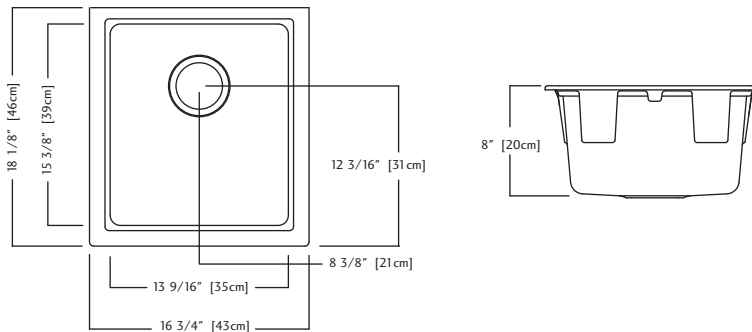

## KGS3U/8 SPECIFICATION

Model KGS3U/8 is a single bowl undermount sink, cast from colour Granite composite. Stainless steel strainer waste fitting (3 1/2", 89 mm), template, and installation kit are included. Sink is backed with a lifetime warranty.

- O.D. 18 1/8" x 16 3/4" x 8" (46 x 43 x 20 cm)
- **18" cabinet minimum to accept sink bowl**

KGS3U/8CH - Champagne FUN#125.0078.228

KGS3U/8ON - Onyx FUN#125.0302.494

KGS3U/8ES - Espresso FUN#125.0183.966

- Dimensions hors-tout: 46 x 43 x 20 cm (18 1/8 x 16 3/4 x 8 po)
- **Armoire de 46 cm (18 po) minimum recevant la cuvette d'évier**

KGS3U/8CH - Champagne FUN#125.0078.228

KGS3U/8ON - Onyx FUN#125.0302.494